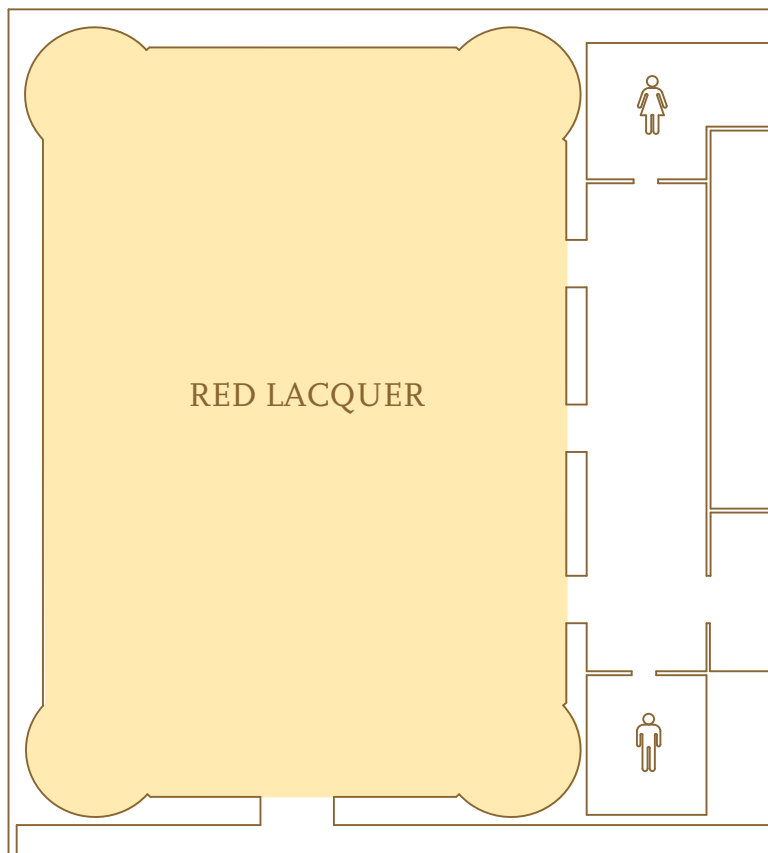

RED lacquer

Fourth Floor

	Dimensions (L x W)	Square Feet [◇]	Ceiling Height	Ceremony	Banquet	Reception •
Red Lacquer	84' x 98'	7,133'	21'	500	450	688

- Usable square footage
- Capacities take into consideration placement of bars, cocktail rounds, food stations, and experience of hotel