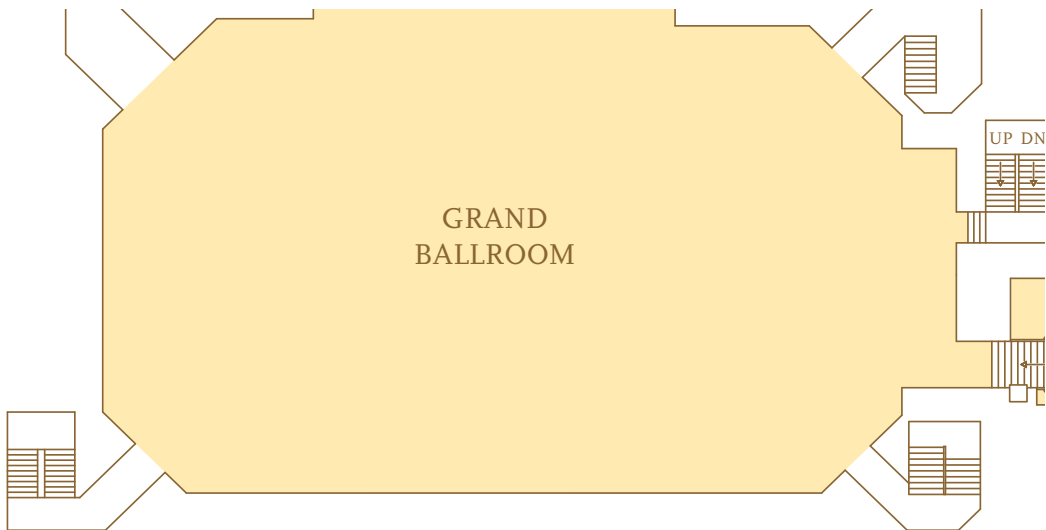

# GRAND ballroom

	Dimensions (L x W)	Square Feet <sup>◇</sup>	Ceiling Height	Ceremony	Banquet	Reception •
Fourth Floor						
Grand Ballroom	70' x 121'	9,248'	29'	1,000	800	1,119

- ◇ Usable square footage
- Capacities take into consideration placement of bars, cocktail rounds, food stations, and experience of hotel

## Fourth Floor

	Dimensions (l x w)	Square Feet ◊	Ceiling Height	Ceremony	Banquet	Reception •
Grand/State Ballroom	168' x 121'	12,865'	29'	1,500	1,200	1,653

- ◊ Usable square footage
- Capacities take into consideration placement of bars, cocktail rounds, food stations, and experience of hotel

## Fourth Floor

	Dimensions (l x w)	Square Feet ◊	Ceiling Height	Ceremony	Banquet	Reception •
State Ballroom	73' x 47'	3,617'	29'	380	260	408

- ◊ Usable square footage
- Capacities take into consideration placement of bars, cocktail rounds, food stations, and experience of hotel

### Lobby Level

	Dimensions (l x w)	Square Feet <sup>◇</sup>	Ceiling Height <sup>*</sup>	Ceremony	Banquet	Reception <sup>•</sup>
Empire Room	56' x 122'	5,467'	18'	360	300	500

<sup>◇</sup> Usable square footage