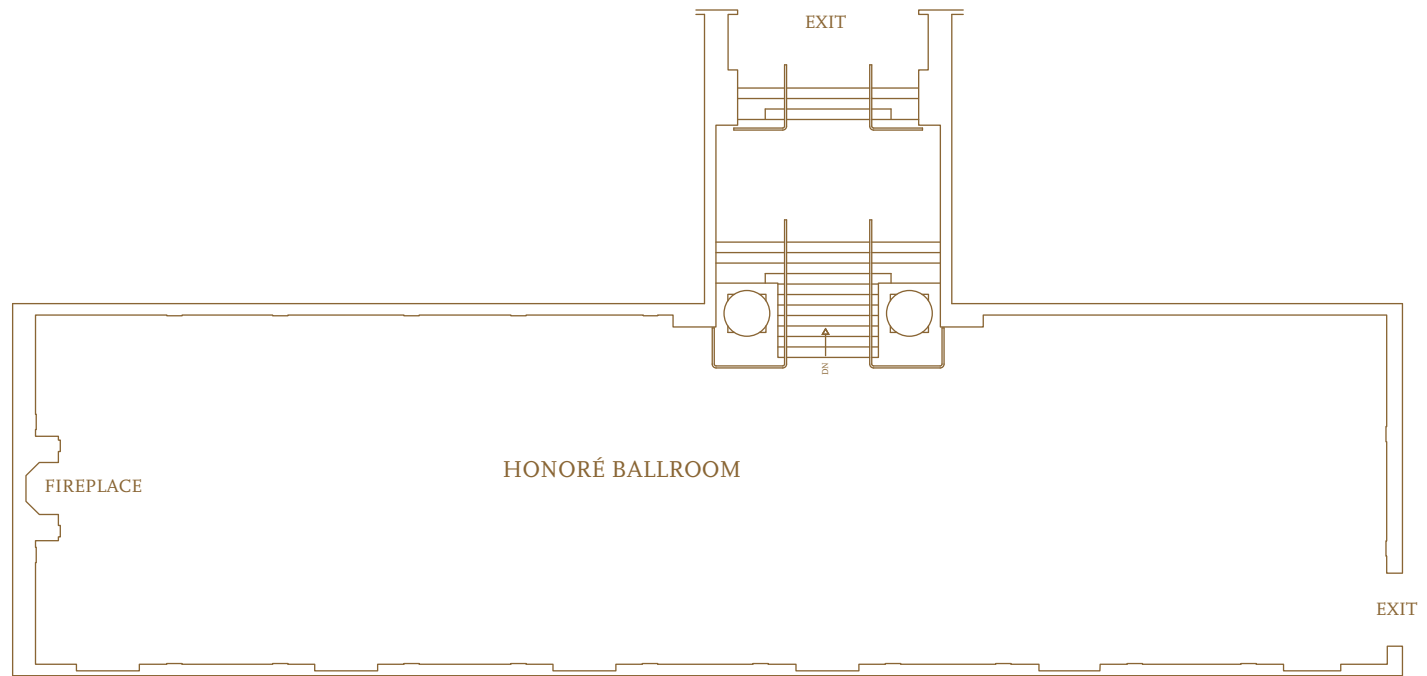

HONORÉ

ballroom

	Dimensions (l x w)	Square Feet ◊	Ceiling Height*	Ceremony	Banquet	Reception •
Honoré Ballroom	118' x 30'	3,487'	18'	280	200	250

◊ Usable square footage

* Chandelier clearance 9' 2"

• Capacities take into consideration placement of bars, cocktail rounds, food stations, and experience of hotel

Wired for high speed Internet connectivity.