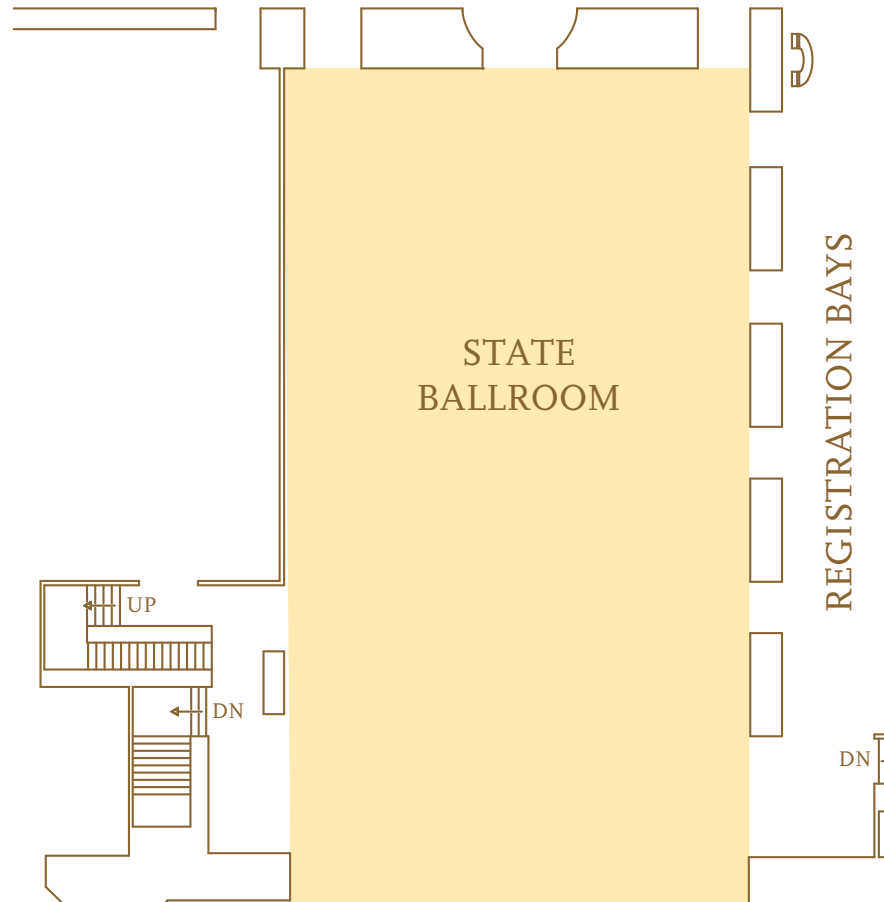

STATE ballroom

Fourth Floor

	Dimensions (l x w)	Square Feet ◊	Ceiling Height	Ceremony	Banquet	Reception •
State Ballroom	73' x 47'	3,617'	29'	380	260	408

- ◊ Usable square footage
- Capacities take into consideration placement of bars, cocktail rounds, food stations, and experience of hotel