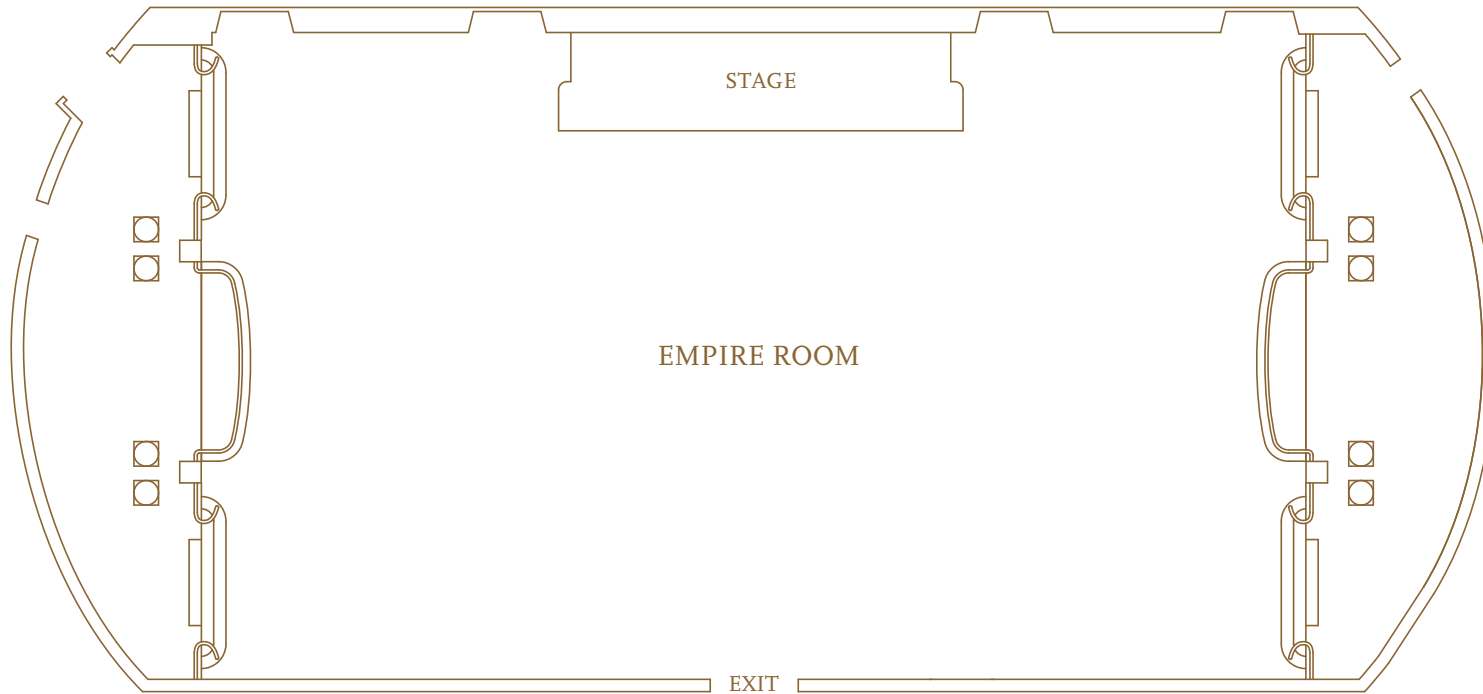

EMPIRE

room

Lobby Level

	Dimensions (l x w)	Square Feet [◇]	Ceiling Height [*]	Ceremony	Banquet	Reception [•]
Empire Room	56' x 122'	5,467'	18'	360	300	500

[◇] Usable square footage

[*] Chandelier clearance 9'2"

[•] Capacities take into consideration placement of bars, cocktail rounds, food stations, and experience of hotel

Wired for high speed Internet connectivity.