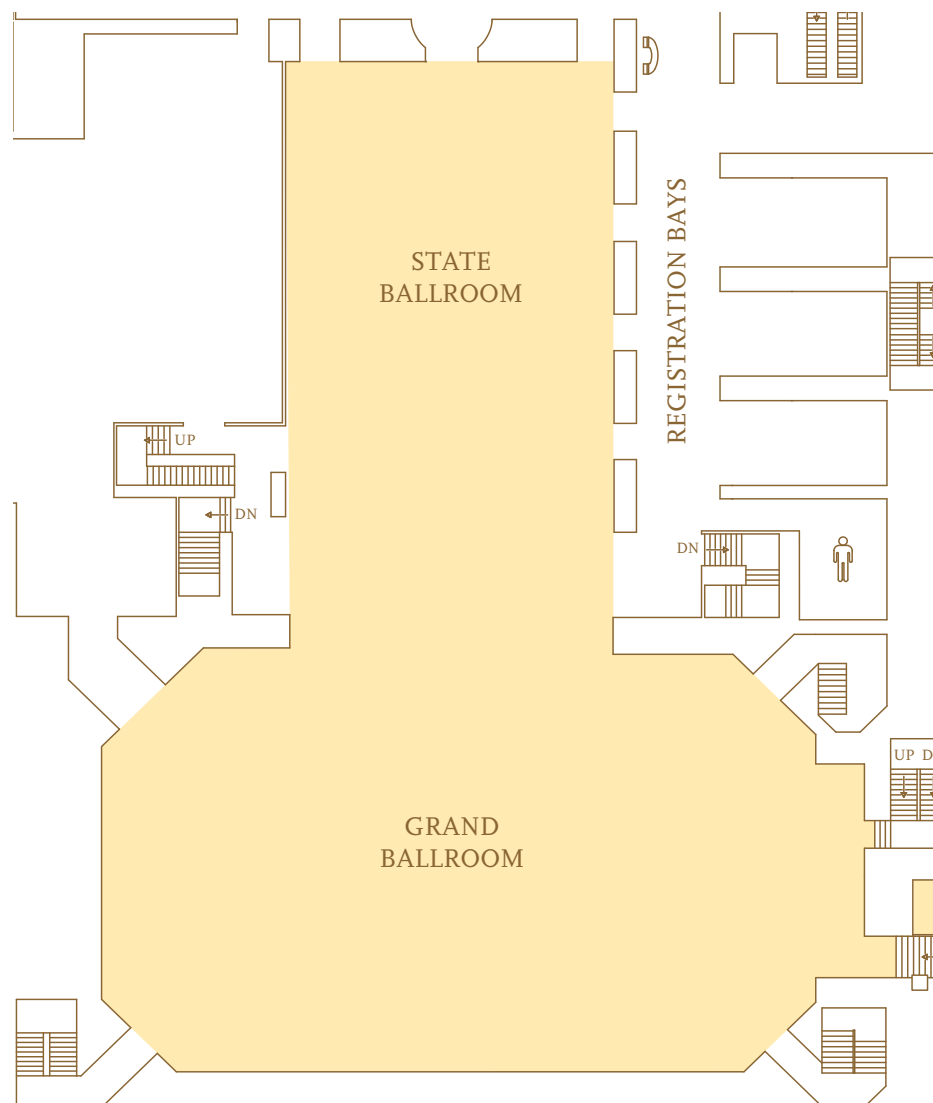

# GRAND ballroom

	Dimensions (L x W)	Square Feet <sup>◇</sup>	Ceiling Height	Ceremony	Banquet	Reception •
Fourth Floor						
Grand Ballroom	70' x 121'	9,248'	29'	1,000	800	1,119

- ◇ Usable square footage
- Capacities take into consideration placement of bars, cocktail rounds, food stations, and experience of hotel

# GRAND & state ballroom

## Fourth Floor

	Dimensions (l x w)	Square Feet ◊	Ceiling Height	Ceremony	Banquet	Reception •
Grand/State Ballroom	168' x 121'	12,865'	29'	1,500	1,200	1,653

- ◊ Usable square footage
- Capacities take into consideration placement of bars, cocktail rounds, food stations, and experience of hotel

### Lobby Level

	Dimensions (l x w)	Square Feet <sup>◇</sup>	Ceiling Height <sup>*</sup>	Ceremony	Banquet	Reception <sup>•</sup>
Empire Room	56' x 122'	5,467'	18'	360	300	500

<sup>◇</sup> Usable square footage